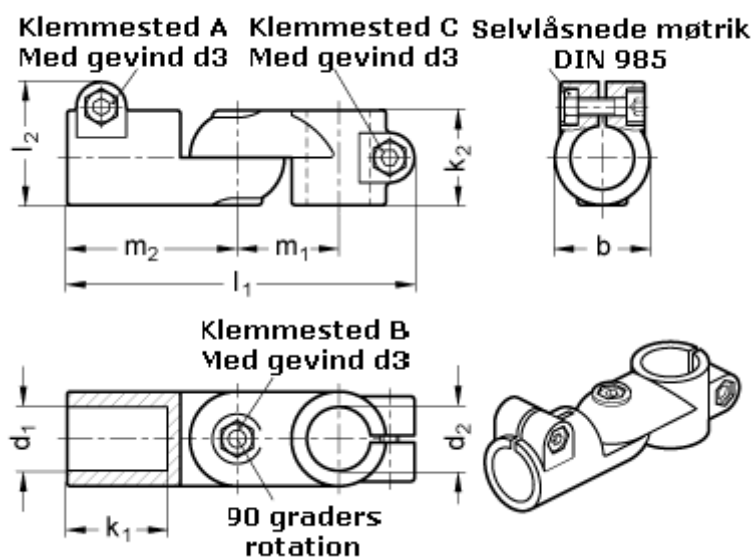

Article number: 20284B45B50S2BL

Description: E+G Swivel connector joint
GN284-B45-B50-2-BL

Measures

$b = 65$

$m_1 = 70$

$d_1 = B45$

$m_2 = 115$

$d_2 = B50$

$d_3 = M10$

$k_1 = 74.0$

$k_2 = 65$

$l_1 = 230$

$l_2 = 77.5$